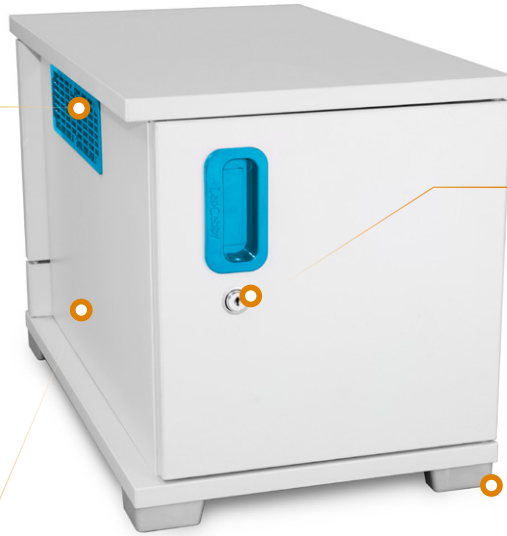

Inset door handles.

Lock supplied with 6 plate lever activation system.

Strong MFC cladding.

Non-marking feet.

Well placed vents to the rear and base.