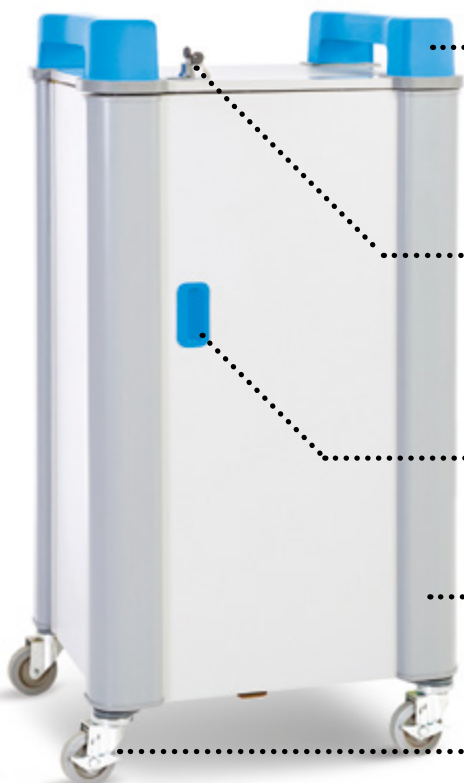

Secure back compartment houses excess cables and power strips and has individual cable pockets for each device to store AC adaptors.

Cable clip portholes that feed cables from the back compartment to the front of the unit, preventing cables from being removed from the front.

IEC power cable plugs into the mains and are designed to snap out if pulled away from the wall, preventing damage to the unit or any nasty trips.

UniCabby power compartment

LapCabby Vertical power compartment